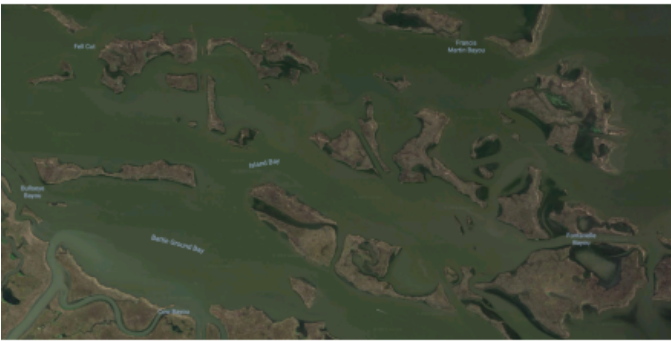

Lot Size: 1200 AC

Plaquemines Parish Land Point A la Hache LA, 70082 United States

Online Profile <http://www.cbcworldwide.com/properties/profile/5PDLQE-PointAlaHache-LA>

Property Description

Family owned property for sale with mineral rights included. Property encompasses two sections of land east of the Mississippi River near Point A La Hache. Excellent hunting, fishing with great income potential.